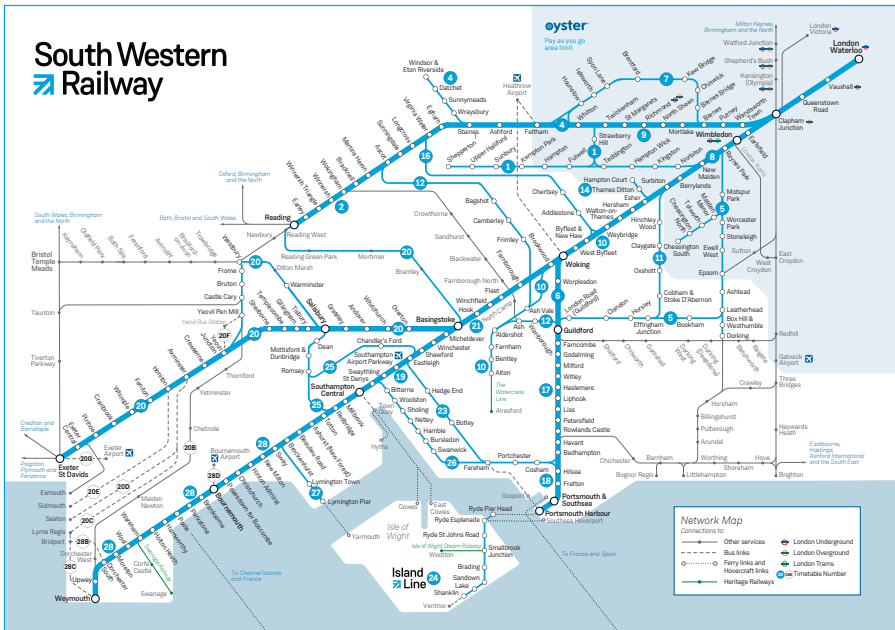

South Western Railway

Changing trains

Most journeys shown in this timetable are direct trains, shown in **bold type**. However, you may be able to make other journeys or reach your destination more quickly by changing trains. To help you find these alternative trains, we show them in *light italic type*. A letter against the time will show where you need to change trains – please check the ‘Notes’ section for an explanation of these letters.

Please allow plenty of time to change trains. At most stations you will need to allow at least five minutes. You will need longer at some stations, and this is shown in the ‘Station information’ table in this timetable. For example ⑩ means you should allow 10 minutes to change trains at this station.